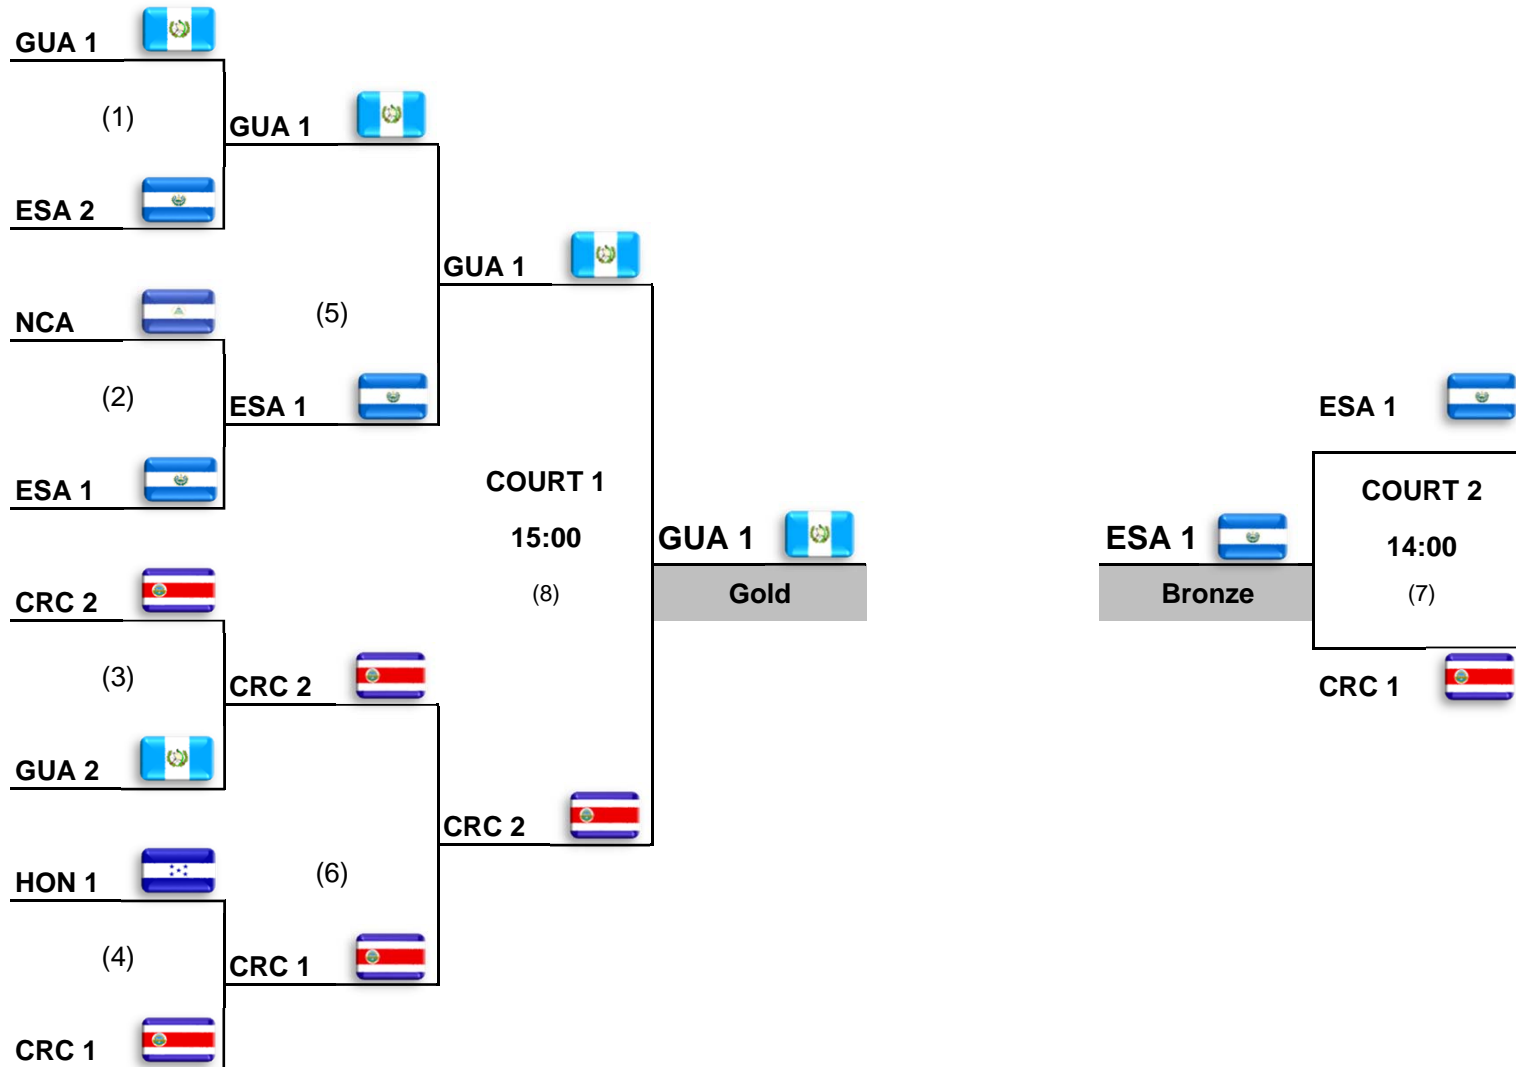

IX CAMPEONATO CENTROAMERICANO U 21
SAN SALVADOR / Women • 7-12 Dic 2016
BRACKET FINAL ROUND

No	Rnd	Date	Team A	Team B	Result	Dur
1	PB	09-dic	Alonzo / Umaña (NCA)	Colato / Gomez (ESA2)	1 - 2 (19-21, 21-18, 10-15)	0:51
2	PA	09-dic	Diaz / Rivera (HON1)	Williams / Hernandez (CRC2)	0 - 2 (15-21, 8-21)	0:35
3	PB	09-dic	Matarrita / Matarrita (CRC1)	Alvarez / Murillo (HON2)	2 - 0 (21-9, 21-19)	0:30
4	PB	09-dic	Alvarado / Juarez (GUA2)	Colato / Gomez (ESA2)	2 - 0 (21-17, 21-18)	0:23
5	PA	09-dic	Giron / Bethancourt (GUA1)	Cortez / Bonilla (ESA1)	2 - 0 (21-7, 21-12)	0:23
6	PB	09-dic	Alvarez / Murillo (HON2)	Alvarado / Juarez (GUA2)	0 - 2 (13-21, 13-21)	0:31
7	PB	09-dic	Alonzo / Umaña (NCA)	Matarrita / Matarrita (CRC1)	0 - 2 (7-21, 13-21)	0:28
8	PA	09-dic	Diaz / Rivera (HON1)	Giron / Bethancourt (GUA1)	0 - 2 (7-21, 12-21)	0:25
9	PB	10-dic	Alvarado / Juarez (GUA2)	Alonzo / Umaña (NCA)	0 - 2 (16-21, 17-21)	0:34
10	PB	10-dic	Colato / Gomez (ESA2)	Alvarez / Murillo (HON2)	2 - 1 (21-15, 21-23, 16-14)	0:55
11	PA	10-dic	Giron / Bethancourt (GUA1)	Williams / Hernandez (CRC2)	2 - 0 (21-7, 21-12)	0:30
12	PA	10-dic	Cortez / Bonilla (ESA1)	Diaz / Rivera (HON1)	2 - 0 (25-23, 21-11)	0:41
13	PB	10-dic	Matarrita / Matarrita (CRC1)	Alvarado / Juarez (GUA2)	2 - 0 (21-13, 21-11)	0:31
14	PA	10-dic	Williams / Hernandez (CRC2)	Cortez / Bonilla (ESA1)	2 - 1 (19-21, 21-15, 15-11)	0:47
15	PB	10-dic	Colato / Gomez (ESA2)	Matarrita / Matarrita (CRC1)	0 - 2 (7-21, 20-22)	0:32
16	PB	10-dic	Alvarez / Murillo (HON2)	Alonzo / Umaña (NCA)	0 - 2 (7-21, 17-21)	0:30
17	QF	11-dic	Giron / Bethancourt (GUA1)	Colato / Gomez (ESA2)	2 - 0 (21-9, 21-12)	0:25
18	QF	11-dic	Alonzo / Umaña (NCA)	Cortez / Bonilla (ESA1)	0 - 2 (13-21, 10-21)	0:29
19	QF	11-dic	Williams / Hernandez (CRC2)	Alvarado / Juarez (GUA2)	2 - 1 (21-19, 18-21, 15-13)	1:00
20	QF	11-dic	Diaz / Rivera (HON1)	Matarrita / Matarrita (CRC1)	1 - 2 (10-21, 21-19, 16-18)	0:47
21	SF	11-dic	Giron / Bethancourt (GUA1)	Cortez / Bonilla (ESA1)	2 - 0 (21-13, 21-10)	0:33
22	SF	11-dic	Williams / Hernandez (CRC2)	Matarrita / Matarrita (CRC1)	2 - 0 (11-21, 21-15, 15-12)	0:52
23	F3	11-dic	Cortez / Bonilla (ESA1)	Matarrita / Matarrita (CRC1)	2 - 0 (21-18, 21-11)	0:35
24	F1	11-dic	Giron / Bethancourt (GUA1)	Williams / Hernandez (CRC2)	2 - 0 (21-8, 21-16)	0:35