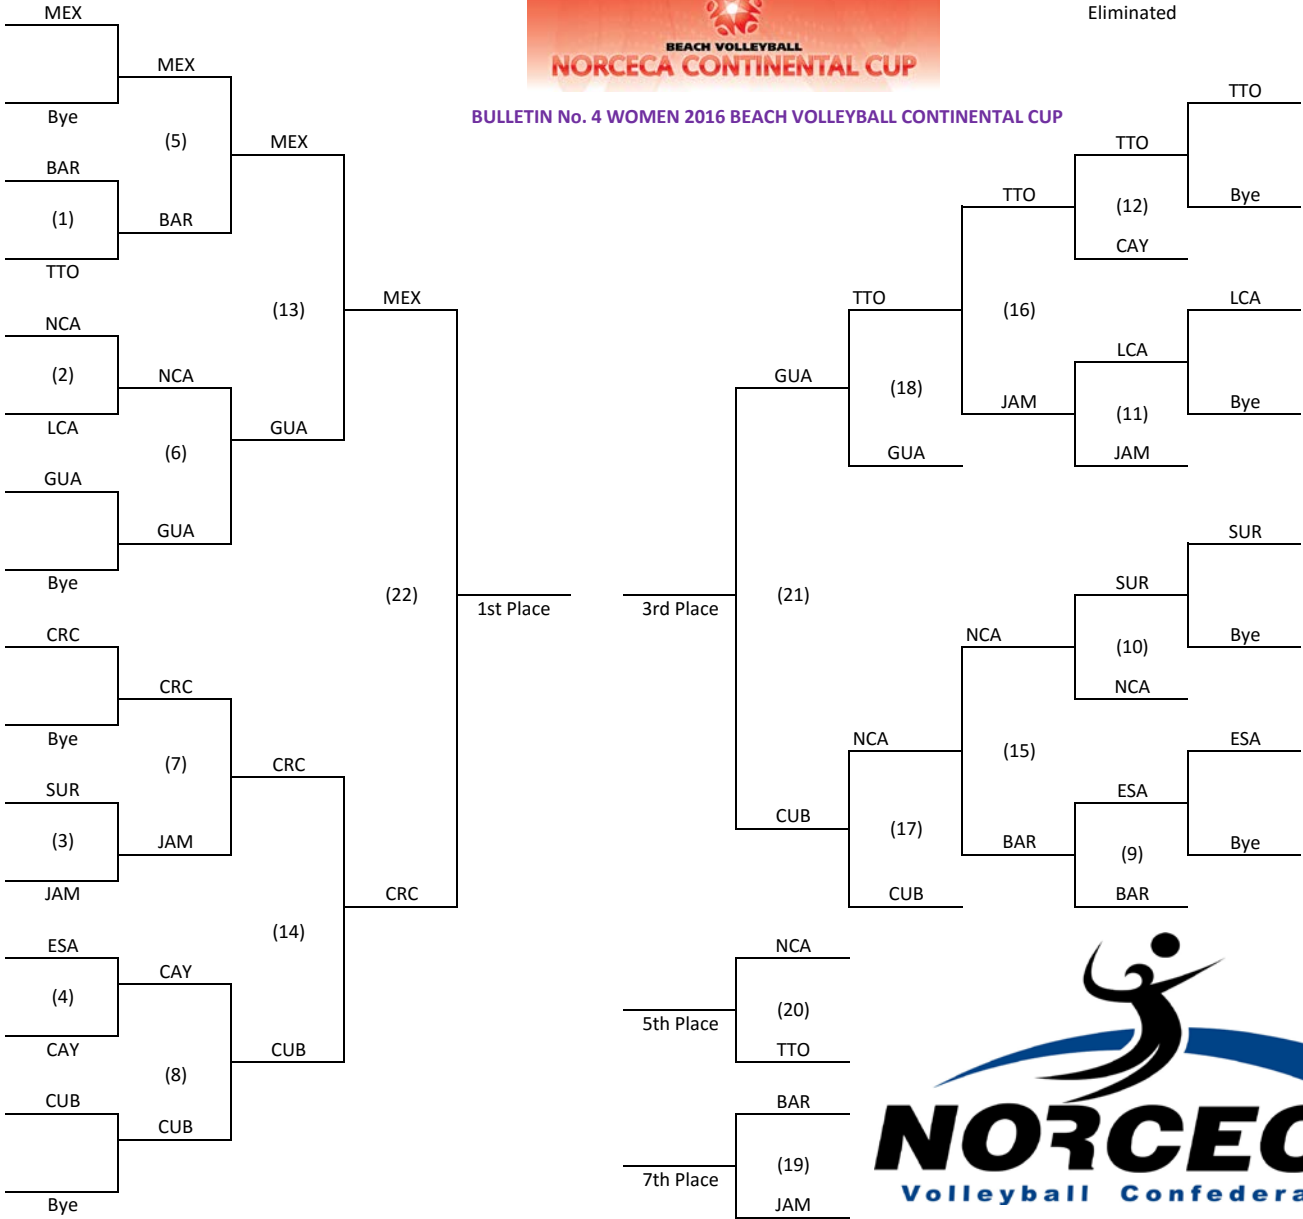

BULLETIN No. 4 WOMEN 2016 BEACH VOLLEYBALL CONTINENTAL CUP

Losers 9
Eliminated

2016 BEACH VOLLEYBALL CONTINENTAL CUP

MEN'S FINAL CC / Men • 23 - 26-Jun-2016

B-2 Match schedule - Main draw

No.	Rnd.	Br.	Date	Team A	Team B	Ct.	Time
1	I	W	23-Jun	Lesniak/Kwasny (ISV)	Flores/Chavez (ESA)	2	08:00
2	I	W	23-Jun	Lomeli/SMITH (ISV)	Tato/Pepe (ESA)	3	08:00
3	I	W	23-Jun	Lesniak/Kwasny (ISV)	Tato/Pepe (ESA)	2	11:30
4	I	W	23-Jun	Lomeli/SMITH (ISV)	Flores/Chavez (ESA)	3	11:55
5	I	W	23-Jun	Draw	Draw		
6	I	W	23-Jun	Caesar/St Jean (LCA)	Flores/Garrido (GUA)	2	09:12
7	I	W	23-Jun	Clercent/Julian (LCA)	Recinos/L.Garcia (GUA)	3	09:25
8	I	W	23-Jun	Caesar/St Jean (LCA)	Recinos/L.Garcia (GUA)	2	12:42
9	I	W	23-Jun	Clercent/Julian (LCA)	Flores/Garrido (GUA)	3	12:23
10	I	W	23-Jun	Clercent/Julian (LCA)	Flores/Chavez (ESA)		13:55
11	I	W	23-Jun	Smith /Valenciano (CRC)	Vliet/Sporkslede (SUR)	2	10:00
12	I	W	23-Jun	Monge/Escobar (CRC)	Sporkslede/Ong A Fat (SUR)	3	10:12
13	I	W	23-Jun	Smith /Valenciano (CRC)	Sporkslede/Ong A Fat (SUR)	2	13:10
14	I	W	23-Jun	Monge/Escobar (CRC)	Vliet/Sporkslede (SUR)	3	
15	I	W	23-Jun	Draw	Draw		
16	I	W	23-Jun	Mora/Lopez (NCA)	Francois/Bernard (TRI)	2	10:48
17	I	W	23-Jun	Contreras/Lopez (NCA)	Williams/Blake (TRI)	3	11:02
18	I	W	23-Jun	Mora/Lopez (NCA)	Williams/Blake (TRI)	2	14:15
19	I	W	23-Jun	Contreras/Lopez (NCA)	Francois/Bernard (TRI)	3	13:50
20	I	W	23-Jun	Mora/Lopez (NCA)	Williams/Blake (TRI)	1	15:30
21	QF	W	23-Jun	Binstock/Schachter (CAN)	Lomeli/SMITH (ISV)	3	14:42
22	QF	W	23-Jun	Pedlow/O'Gorman (CAN)	Lesniak/Kwasny (ISV)	1	14:40
23	QF	W	23-Jun	Binstock/Schachter (CAN)	Lesniak/Kwasny (ISV)	3	18:13
24	QF	W	23-Jun	Pedlow/O'Gorman (CAN)	Lomeli/SMITH (ISV)	3	
25	QF	W	23-Jun	Draw	Draw		
26	QF	W	23-Jun	Soto/Rodriguez (PUR)	Monge/Escobar (CRC)	3	15:30
27	QF	W	23-Jun	Morales/Ribas (PUR)	Smith /Valenciano (CRC)	1	15:50
28	QF	W	23-Jun	Soto/Rodriguez (PUR)	Smith /Valenciano (CRC)	1	17:50
29	QF	W	23-Jun	Morales/Ribas (PUR)	Monge/Escobar (CRC)	1	
30	QF	W	23-Jun	Draw	Draw		
31	QF	W	23-Jun	Gonzalez/Diaz (CUB)	Clercent/Julian (LCA)	3	16:45
32	QF	W	23-Jun	Peña/Quesada (CUB)	Caesar/St Jean (LCA)	1	16:30
33	QF	W	23-Jun	Gonzalez/Diaz (CUB)	Caesar/St Jean (LCA)	3	18:50
34	QF	W	23-Jun	Peña/Quesada (CUB)	Clercent/Julian (LCA)	3	
35	QF	W	23-Jun	Draw	Draw		
36	QF	W	23-Jun	Gaxiola/Rubio (MEX)	Williams/Blake (TRI)	1	17:10
37	QF	W	23-Jun	Revuelta/Galindo (MEX)	Francois/Bernard (TRI)	3	17:27
38	QF	W	23-Jun	Gaxiola/Rubio (MEX)	Francois/Bernard (TRI)	1	18:30
39	QF	W	23-Jun	Revuelta/Galindo (MEX)	Williams/Blake (TRI)	1	
40	QF	W	23-Jun	Draw	Draw		
41	R9	L	24-Jun	Mora/Lopez (NCA)	Lomeli/SMITH (ISV)	2	09:00
42	R9	L	24-Jun	Contreras/Lopez (NCA)	Lesniak/Kwasny (ISV)	3	09:00
43	R9	L	24-Jun	Mora/Lopez (NCA)	Lesniak/Kwasny (ISV)	2	
44	R9	L	24-Jun	Contreras/Lopez (NCA)	Lomeli/SMITH (ISV)	2