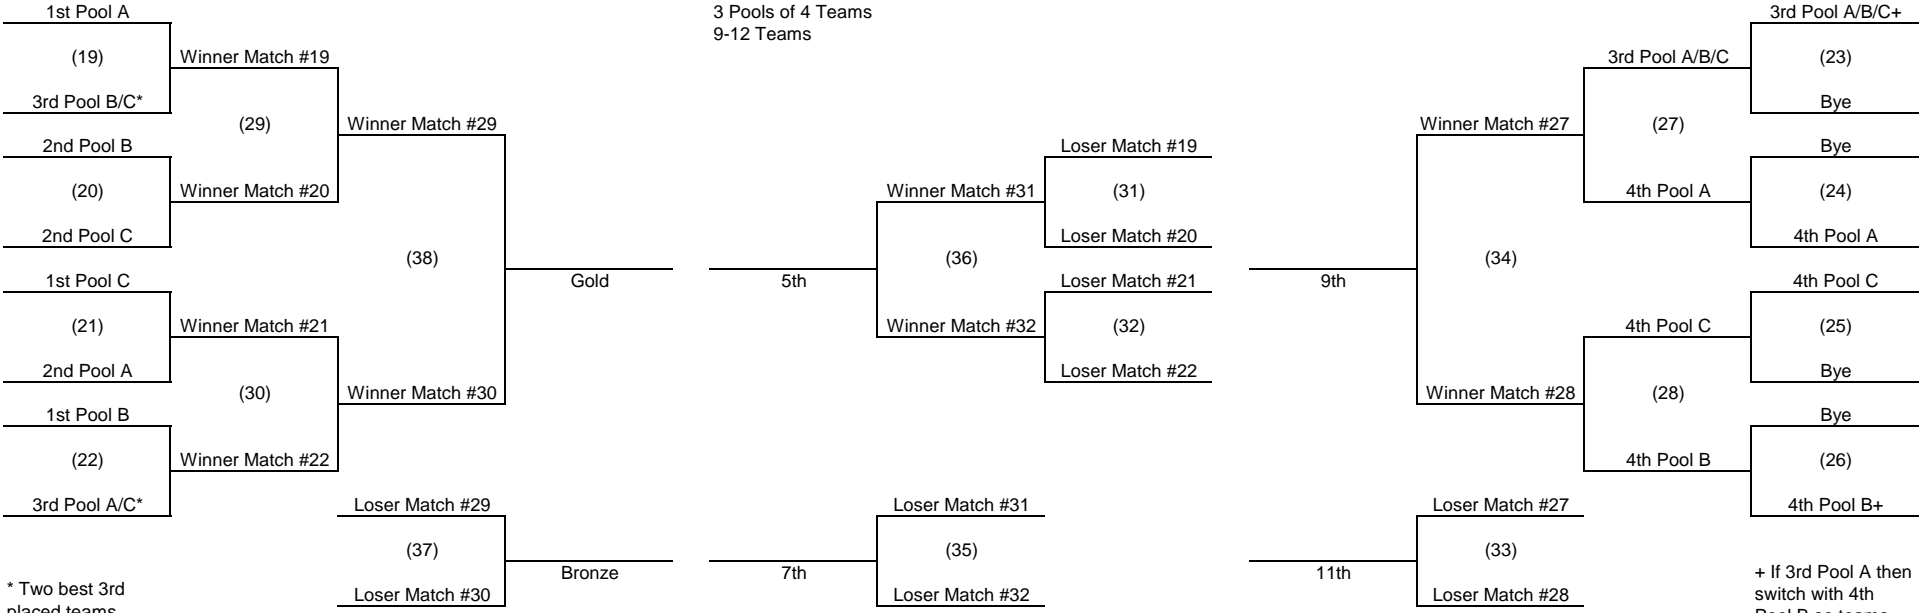

2019 NORCECA BEACH VOLLEYBALL CONTINENTAL TOUR

La Paz Baja California Sur / Women • 07 - 09-Jun-2019

B-4 Round Robin Ranking - Main draw

Pool A

Rank	Team		Match points	Matches		Sets			Points		
				Won	Lost	Won	Lost	Ratio	Won	Lost	Ratio
1	Rios/Santoyo [7]	MEX	5	2	1	4	2	2.000	75	78	0.9615
2	MAY/Dunn [6]	CAN	4	2	0	4	0	MAX	42	29	1.4483
3	Vasquez/Vargas [1]	ESA	3	1	1	2	2	1.000	36	46	0.7826

Pool B

Rank	Team		Match points	Matches		Sets			Points		
				Won	Lost	Won	Lost	Ratio	Won	Lost	Ratio
1	Newberry/Brennan [8]	USA	6	3	0	6	1	6.000	106	94	1.1277
2	Lopez/Lolette [2]	NCA	3	1	1	3	2	1.500	62	64	0.9688
3	Burnside/Cruz [5]	MEX	3	1	1	2	2	1.000	32	42	0.7619

Pool C

Rank	Team		Match points	Matches		Sets			Points		
				Won	Lost	Won	Lost	Ratio	Won	Lost	Ratio
1	Valdez Lizarraga/Quintero [4]	MEX	4	2	0	4	0	MAX	84	41	2.0488
2	Valenciana/Almeida-Anz [3]	ISV	3	1	1	2	2	1.000	72	73	0.9863
3	Fletcher/Thorup [9]	CAN	3	1	1	2	2	1.000	66	72	0.9167
4	Cristin/Smith-Johnson [10]	CAY	2	0	2	0	4	0.000	48	84	0.5714

2019 NORCECA Playoffs - Women La Paz

* Two best 3rd placed teams advance to quarterfinals based on total pool rally point ratio. Teams from same pool can't play in quarterfinals.

+ If 3rd Pool A then switch with 4th Pool B so teams from same pool don't meet in Match