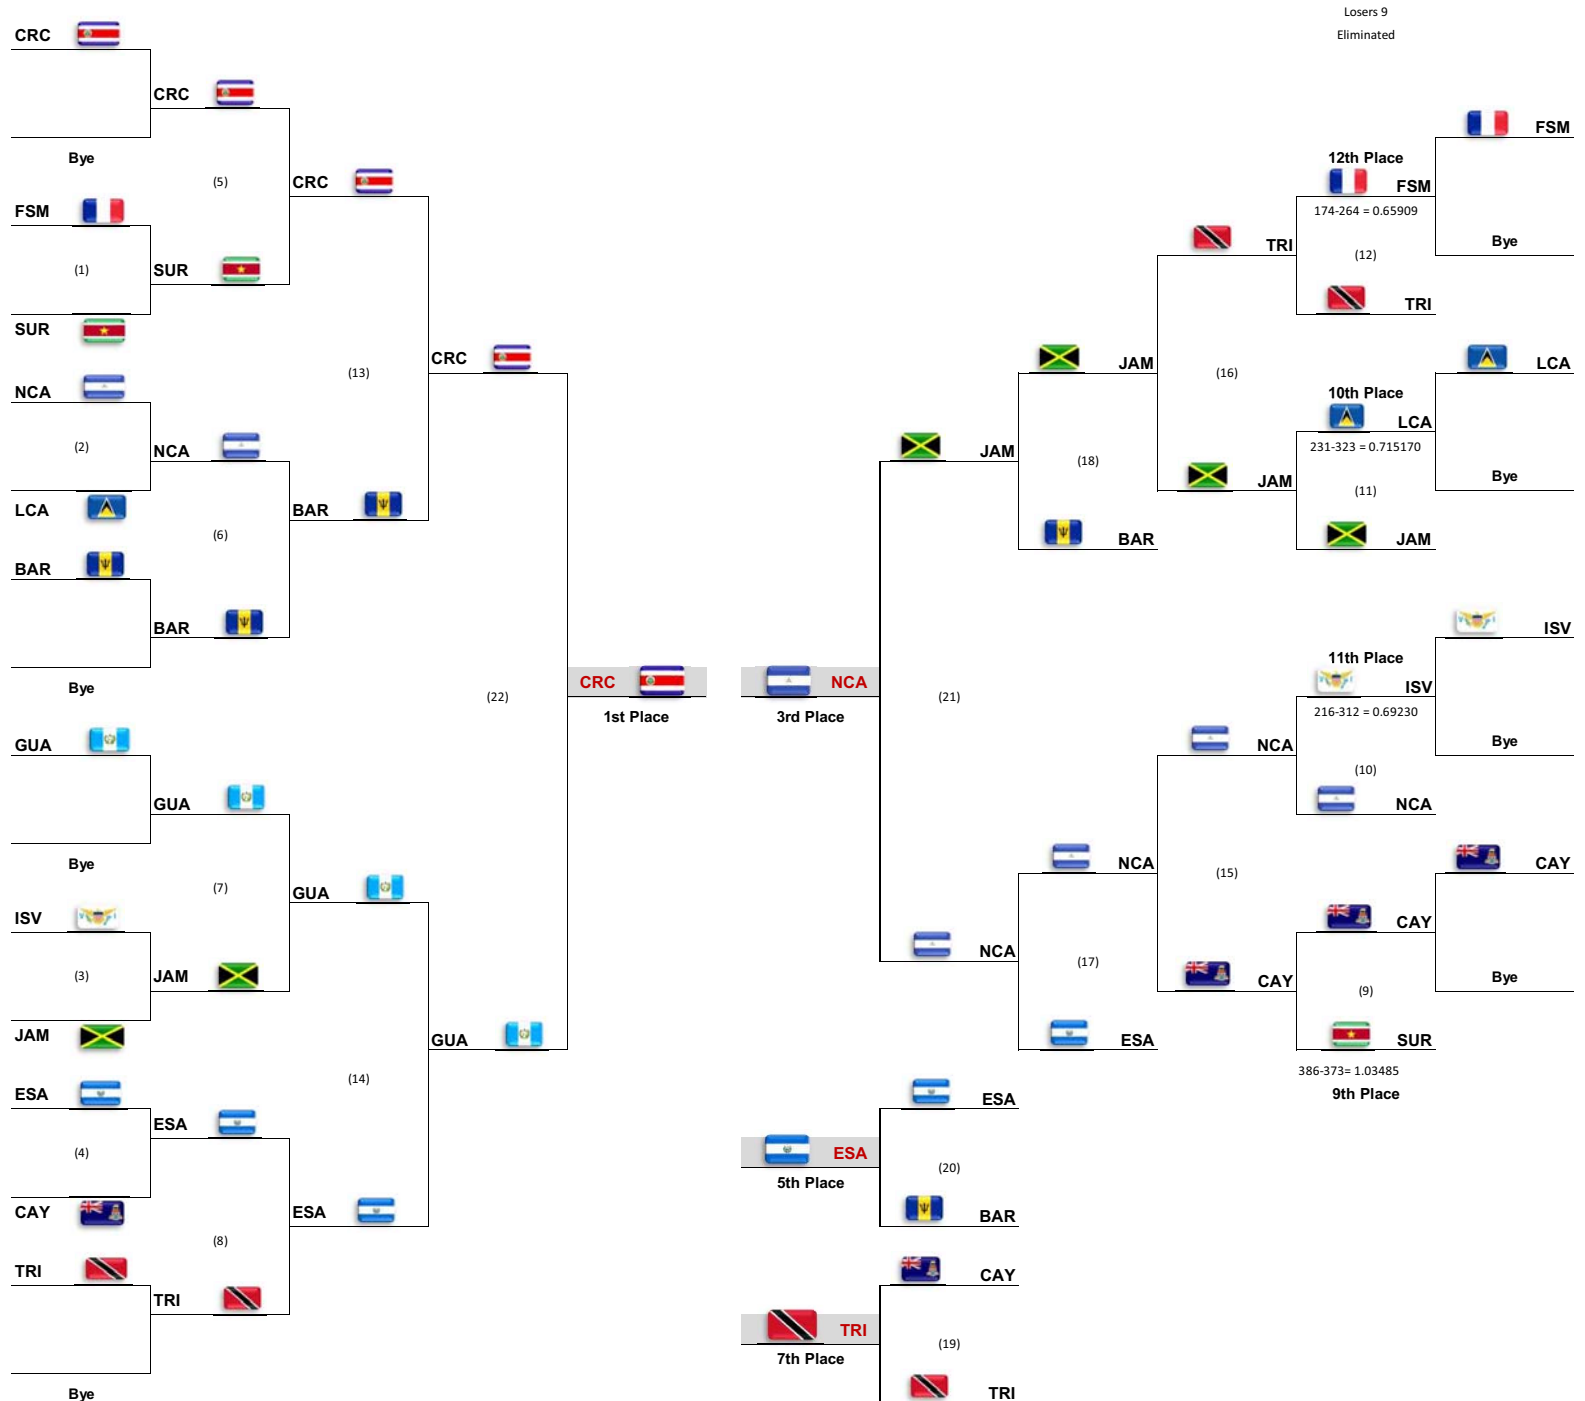

2016 BEACH VOLLEYBALL CONTINENTAL CUP

INTERZONAL PHASE ECVA-CAZOVA-AFECAVOL / Women • 13 -
15-May-2016

B-3 Match results - Main draw

No.	Rnd.	Ct.	Date	Team A	Team B	Result	Dur.
89	LSF	1	15 May	Matthews/Wood BAR	Perry/Wright JAM	0-2 (19-21, 15-21)	0:32
90	LSF	2	15 May	Matthews/Wood BAR	Perry/Wright JAM	0-1 (10-15)	0:12
91	F7	3	15 May	Wolfenden/Gandolfi CAY	Abby/Rheeza TRI	2-1 (21-19, 16-21, 18-16)	0:50
92	F7	3	15 May	Smith-Johnson/Powery CAY	Dyette/Davidson TRI	0-2 (15-21, 18-21)	0:32
93	F7	2	15 May	Wolfenden/Gandolfi CAY	Dyette/Davidson TRI	0-2 (16-21, 12-21)	0:34
94	F7	3	15 May	Smith-Johnson/Powery CAY	Abby/Rheeza TRI	0-2 (12-21, 16-21)	0:29
95	F7		15 May	Draw	Draw		
96	F5	3	15 May	Vasquez/Vargas ESA	Bovell/Mason BAR	2-0 (21-13, 21-6)	0:25
97	F5	3	15 May	Avalos/Molina ESA	Matthews/Wood BAR	2-1 (12-21, 21-18, 16-14)	0:48
98	F5	3	15 May	Vasquez/Vargas ESA	Matthews/Wood BAR	1-2 (21-23, 21-14, 12-15)	0:46
99	F5	3	15 May	Avalos/Molina ESA	Bovell/Mason BAR	2-0 (21-15, 21-17)	0:32
100	F5		15 May	Draw	Draw		
101	F3	1	15 May	Machado/Rodriguez NCA	Malcolm/Wallen JAM	2-0 (21-16, 21-10)	0:31
102	F3	2	15 May	Mendoza/Lopez NCA	Perry/Wright JAM	0-2 (12-21, 8-21)	0:30
103	F3	1	15 May	Machado/Rodriguez NCA	Perry/Wright JAM	2-0 (21-14, 21-17)	0:31
104	F3	2	15 May	Mendoza/Lopez NCA	Malcolm/Wallen JAM	2-0 (21-11, 21-14)	0:31
105	F3		15 May	Draw	Draw		
106	F1	1	15 May	C. Charles/Alfaro CRC	Orellana J/Orellana A GUA	2-0 (21-12, 21-13)	0:31
107	F1	2	15 May	Valenciano/Araya CRC	N. Giron/E. Bethancourth GUA	2-0 (21-14, 21-13)	0:31
108	F1	1	15 May	C. Charles/Alfaro CRC	N. Giron/E. Bethancourth GUA	2-0 (21-15, 21-9)	0:34
109	F1	2	15 May	Valenciano/Araya CRC	Orellana J/Orellana A GUA		
110	F1		15 May	Draw	Draw		

2016 BEACH VOLLEYBALL CONTINENTAL CUP

INTERZONAL PHASE ECVA-CAZOVA-AFECVOL / Women • 13 - 15-May-2016

Bracket